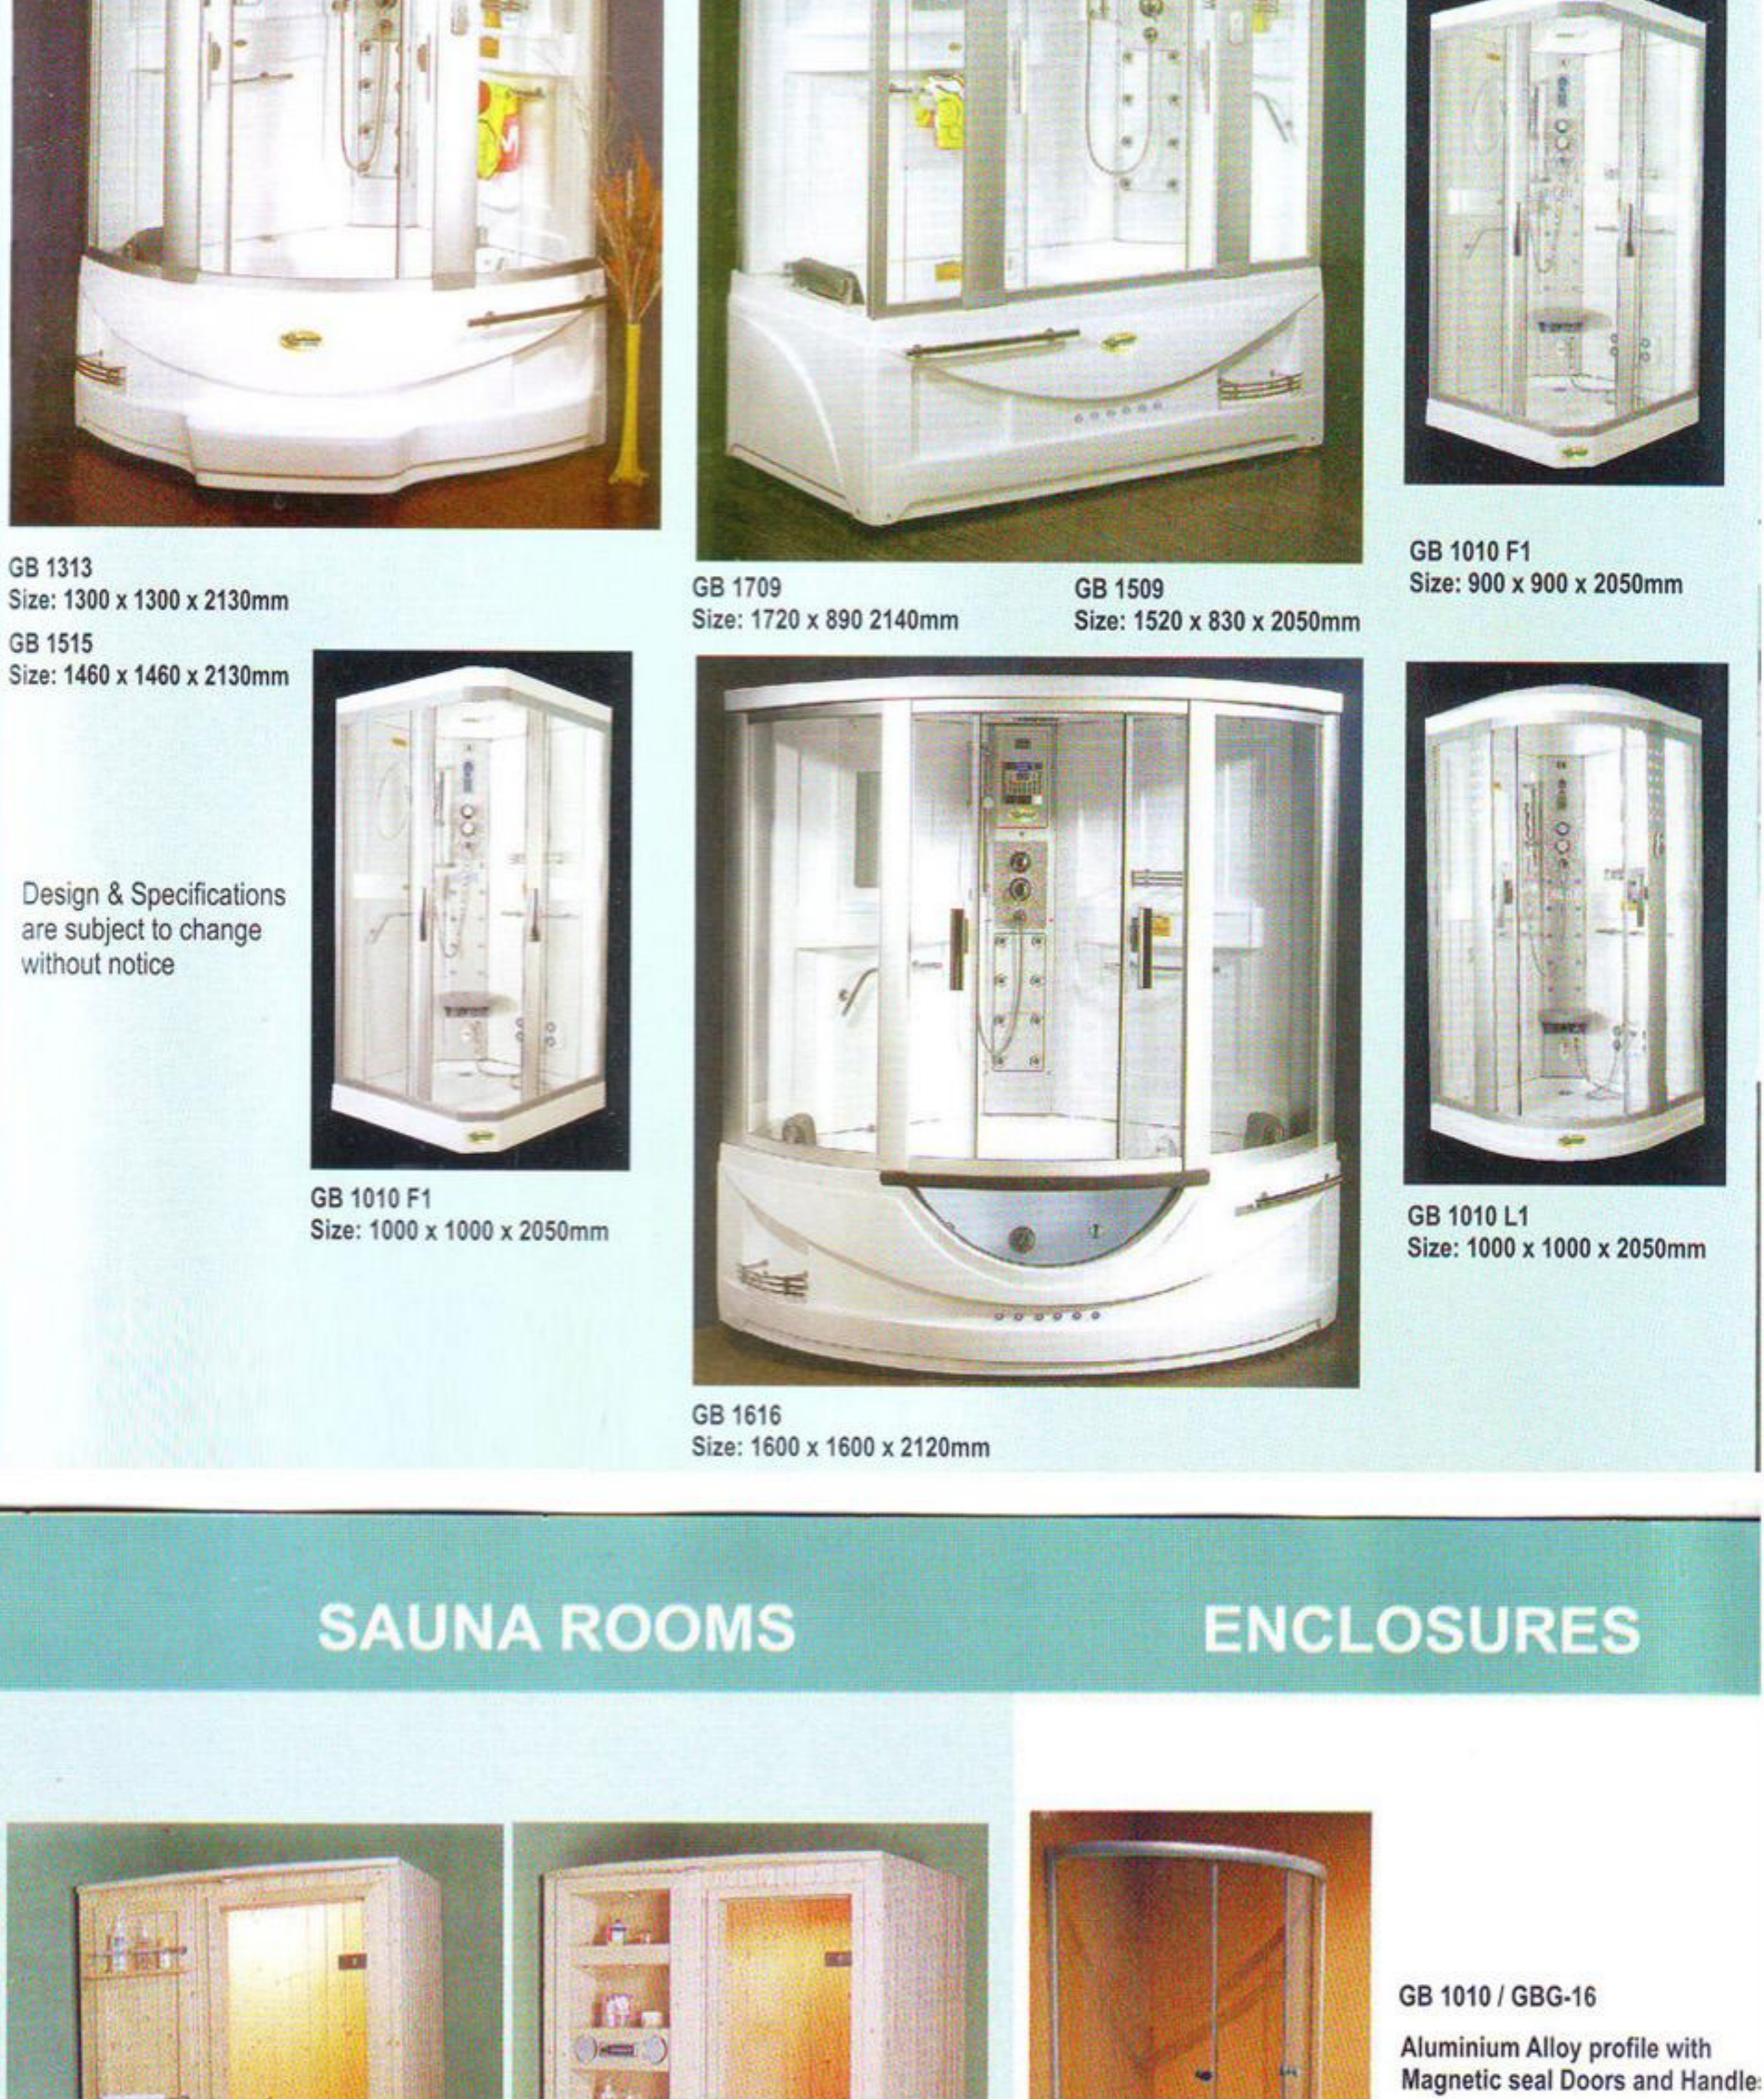

GB 1313
Size: 1300 x 1300 x 2130mm

GB 1515
Size: 1460 x 1460 x 2130mm

Design & Specifications are subject to change without notice

GB 1010 F1
Size: 1000 x 1000 x 2050mm

GB 1709 Size: 1720 x 890 2140mm   **GB 1509** Size: 1520 x 830 x 2050mm

GB 1010 F1
Size: 900 x 900 x 2050mm

GB 1616
Size: 1600 x 1600 x 2120mm

GB 1010 L1
Size: 1000 x 1000 x 2050mm

SAUNA ROOMS

ENCLOSURES

GB 802
Size: 1350 x 900 x 2000 mm

GB 801
Size: 1800 x 1100 x 2000 mm

GB 807
Size: 1600 x 1000 x 2000 mm

GB 806
Size: 2000 x 1500 x 2000 mm

GB 805
Size: 1000 x 1000 x 2000 mm

GB 902
Size: 1600 x 1100 x 2180 mm

GB 803
Size: 1200 x 1200 x 2000 mm

GB 902 A
Size: 1800 x 1230 x 2180 mm

GB 809
Size: 1500 x 1500 x 2000 mm

GB 1011
Order to size
1) Aluminium + Acrylic sheet
2) Aluminium + TFN glass 5mm (Safety glass)
3) Aluminium Alloy profile with Magnetic seal Door and Handles

GB 1050 / GBG-14
WHITE AND IVORY (TFN GLASS)
1) 900 x 900 x 1850mm
2) 1000 x 1000 x 1850mm
3) 1050 x 1050 mm (3'6" x 3'6")
4) 1200 x 900 x 1850mm
5) 1200 x 1200 x 1850mm

POOL SPAS

GB 9018
Size: 2250 x 1800 x 1020 mm

GB 9032
Size: 2000 x 2300 x 900 mm

GB 1030 / GBG-15
Aluminium Alloy profile with Magnetic seal Door and Handles
1) 900 x 900 x 1850 mm
2) 1000 x 1000 x 1850 mm
3) 1200 x 1200 x 1850 mm