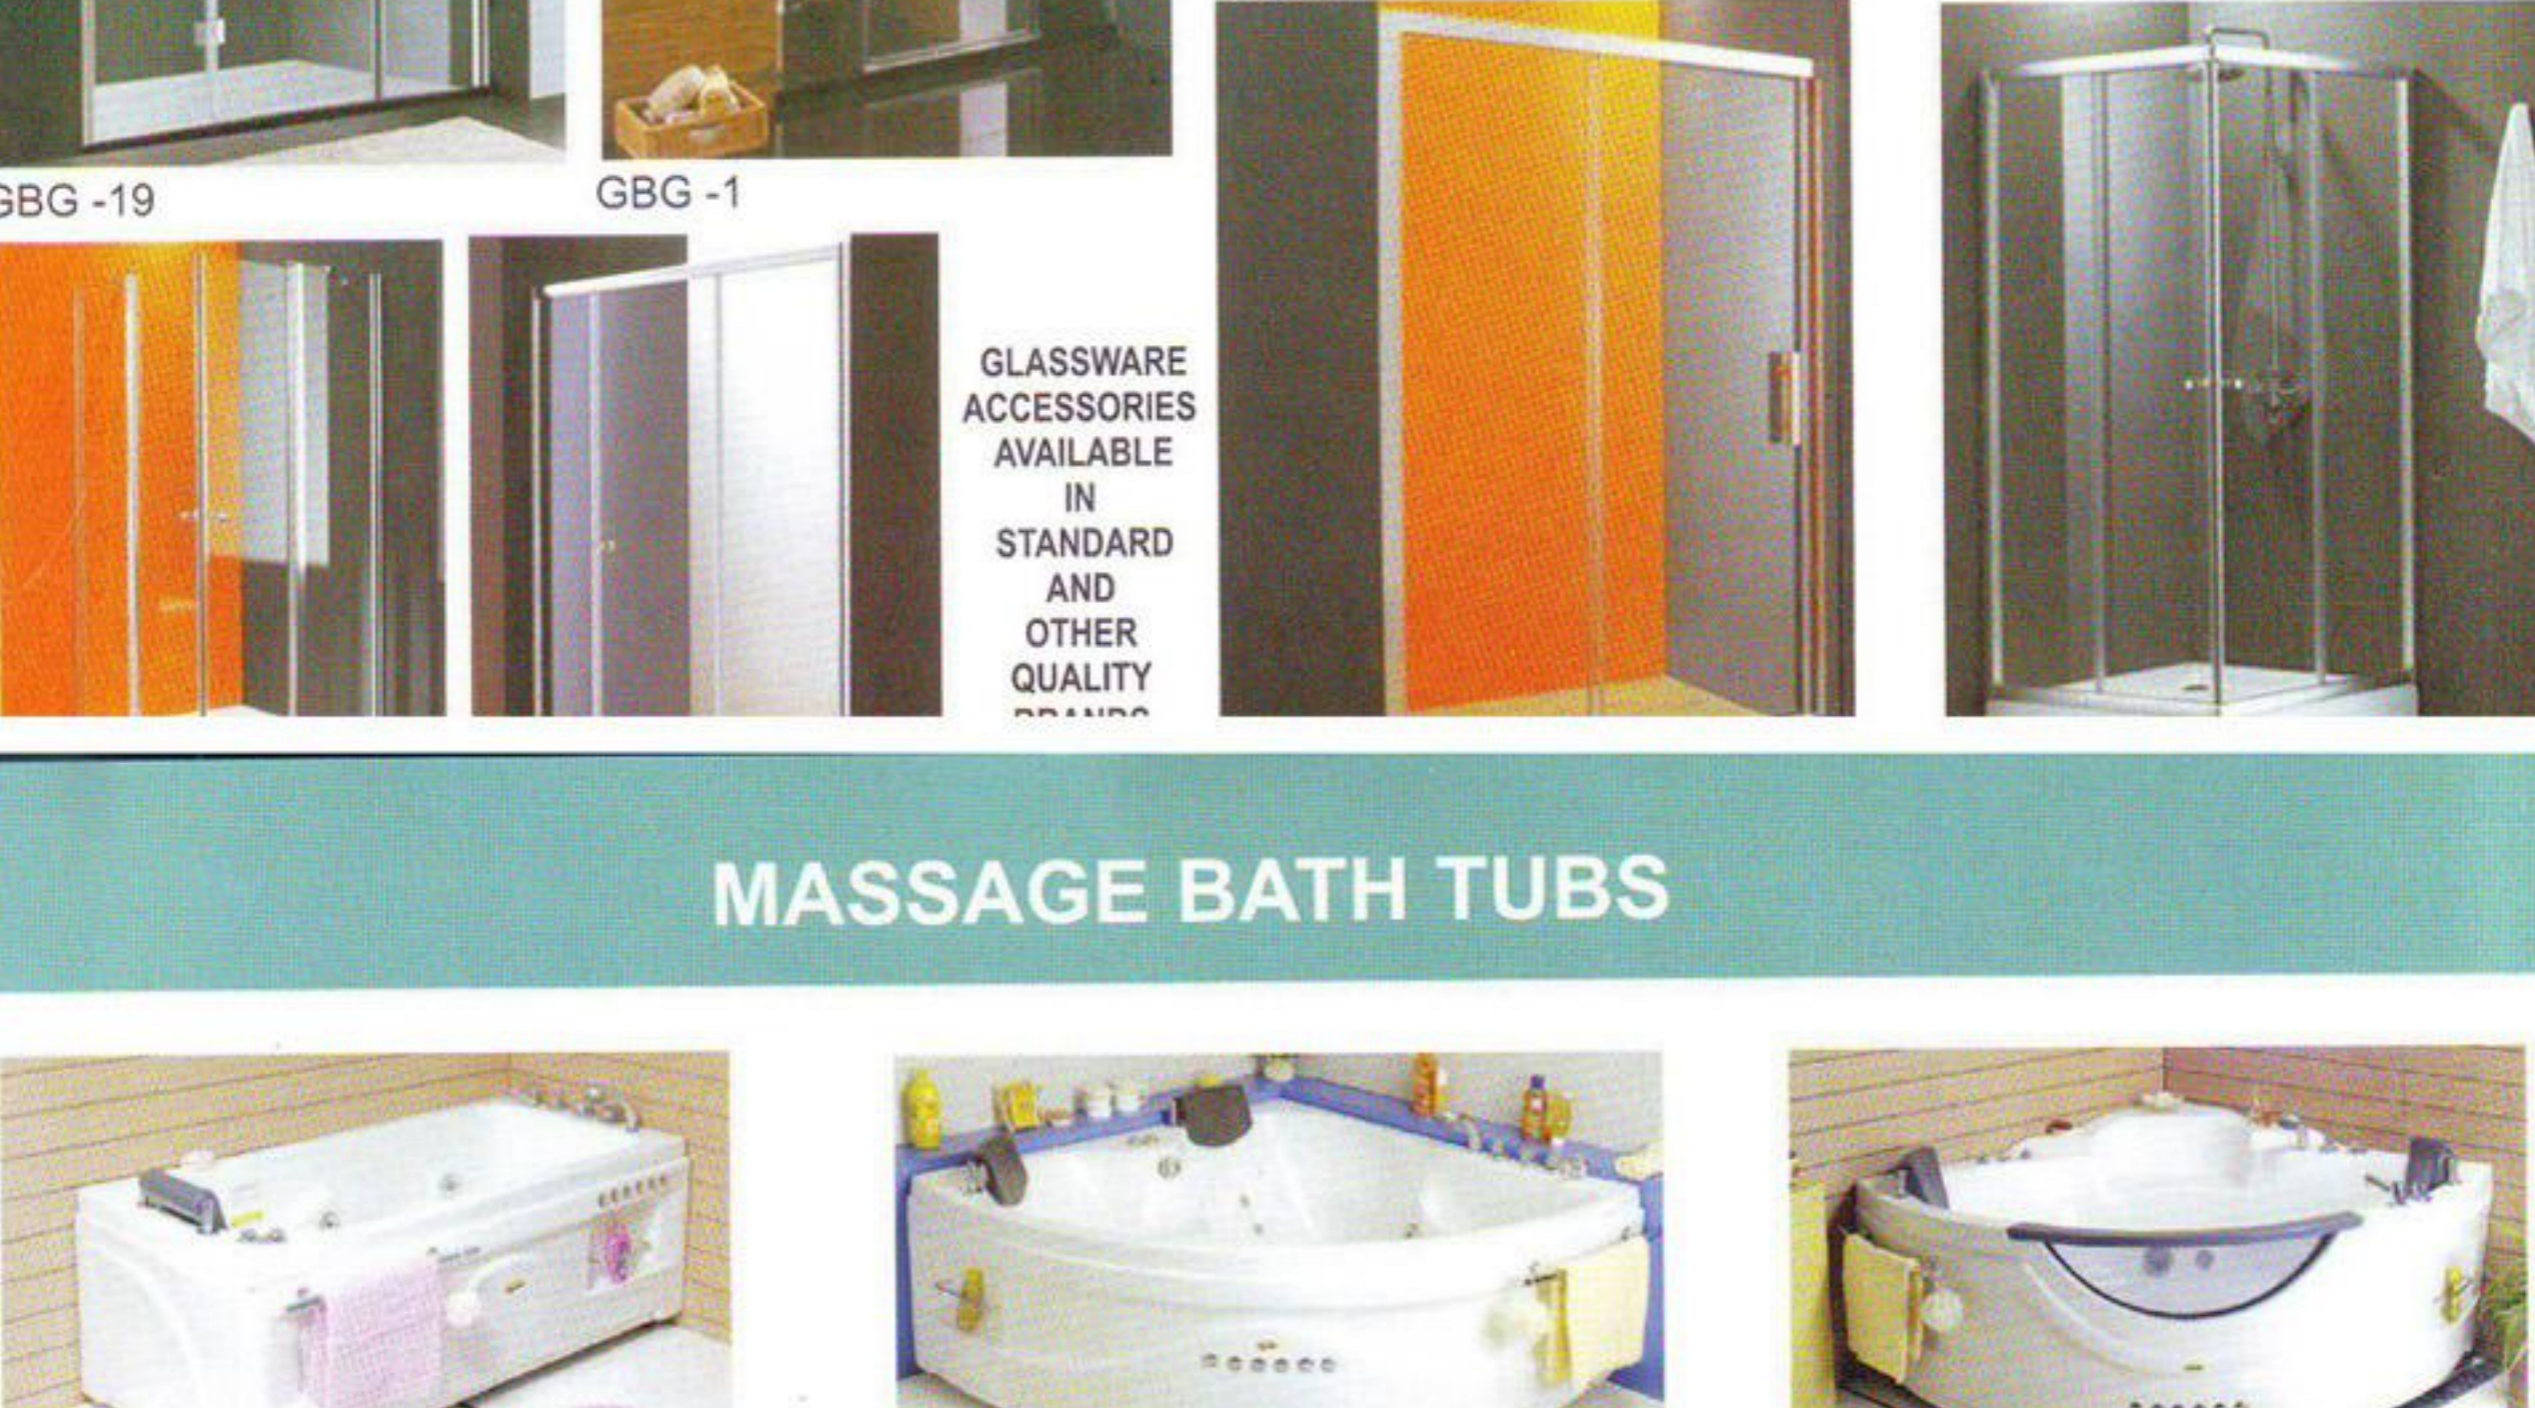

GLASSWARES

GBG -19

GBG -1

GBG -7

GBG -22

GLASSWARE ACCESSORIES AVAILABLE IN STANDARD AND OTHER QUALITY RANGE