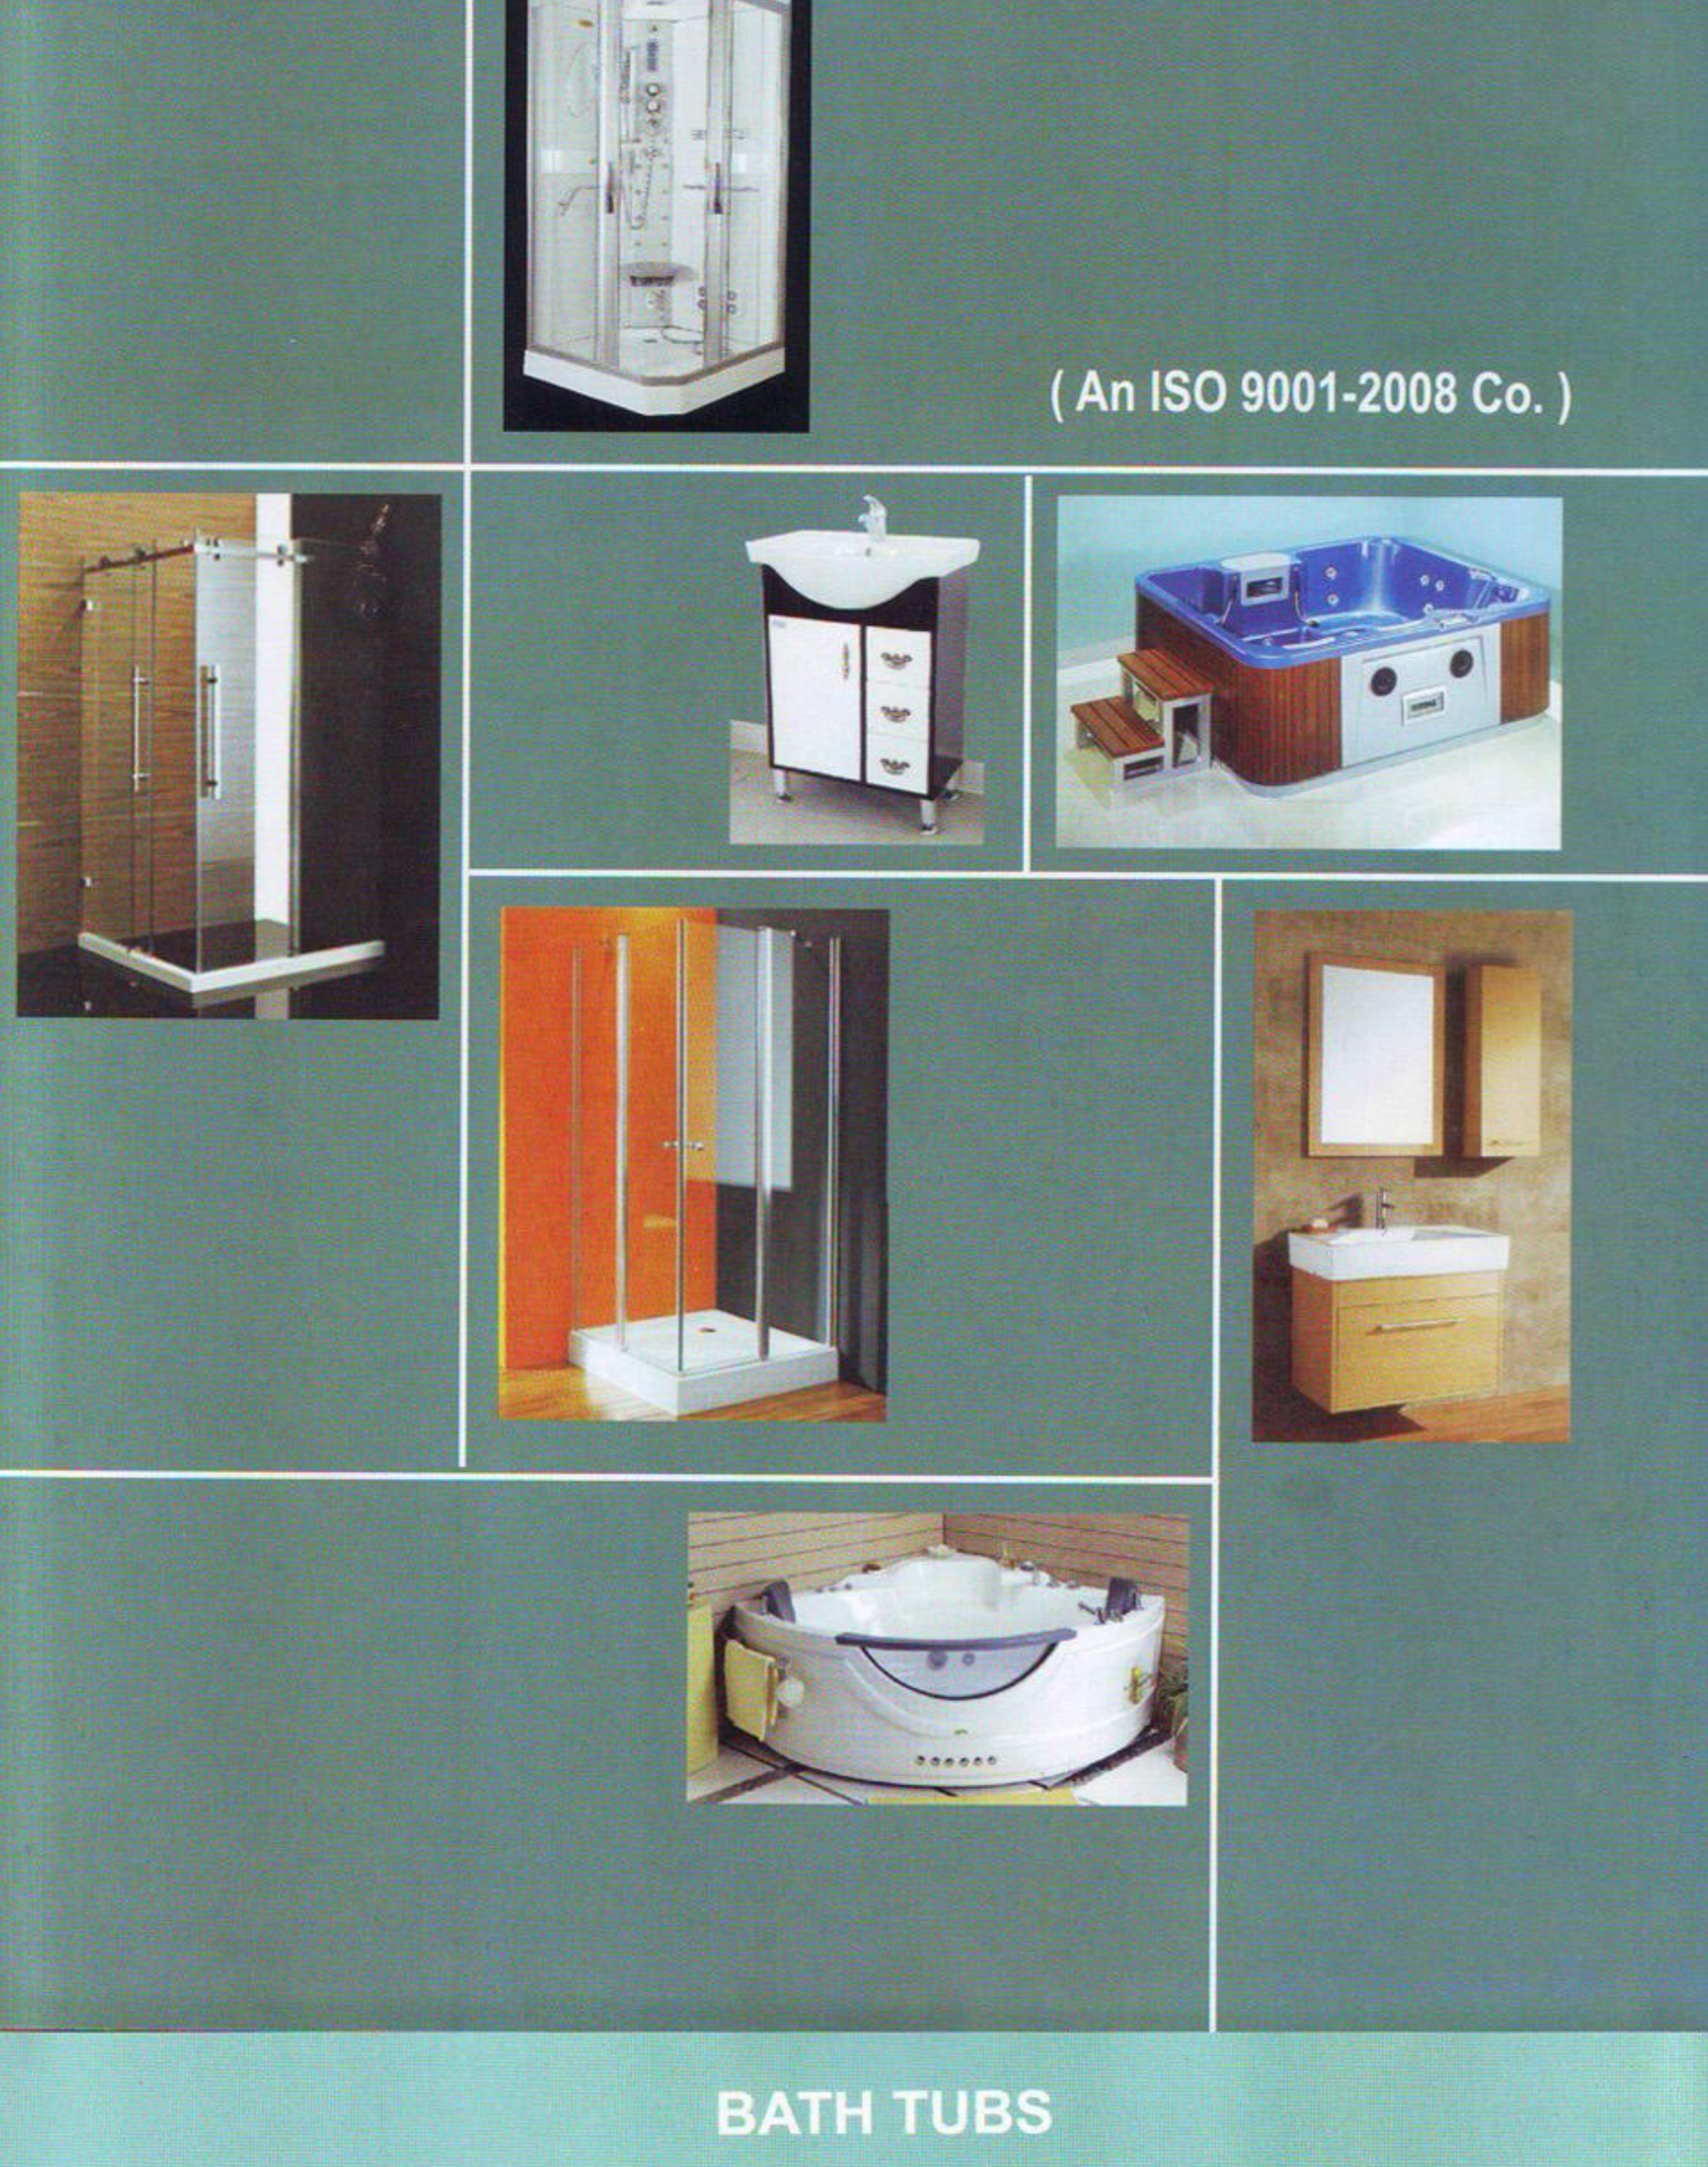

(An ISO 9001-2008 Co.)