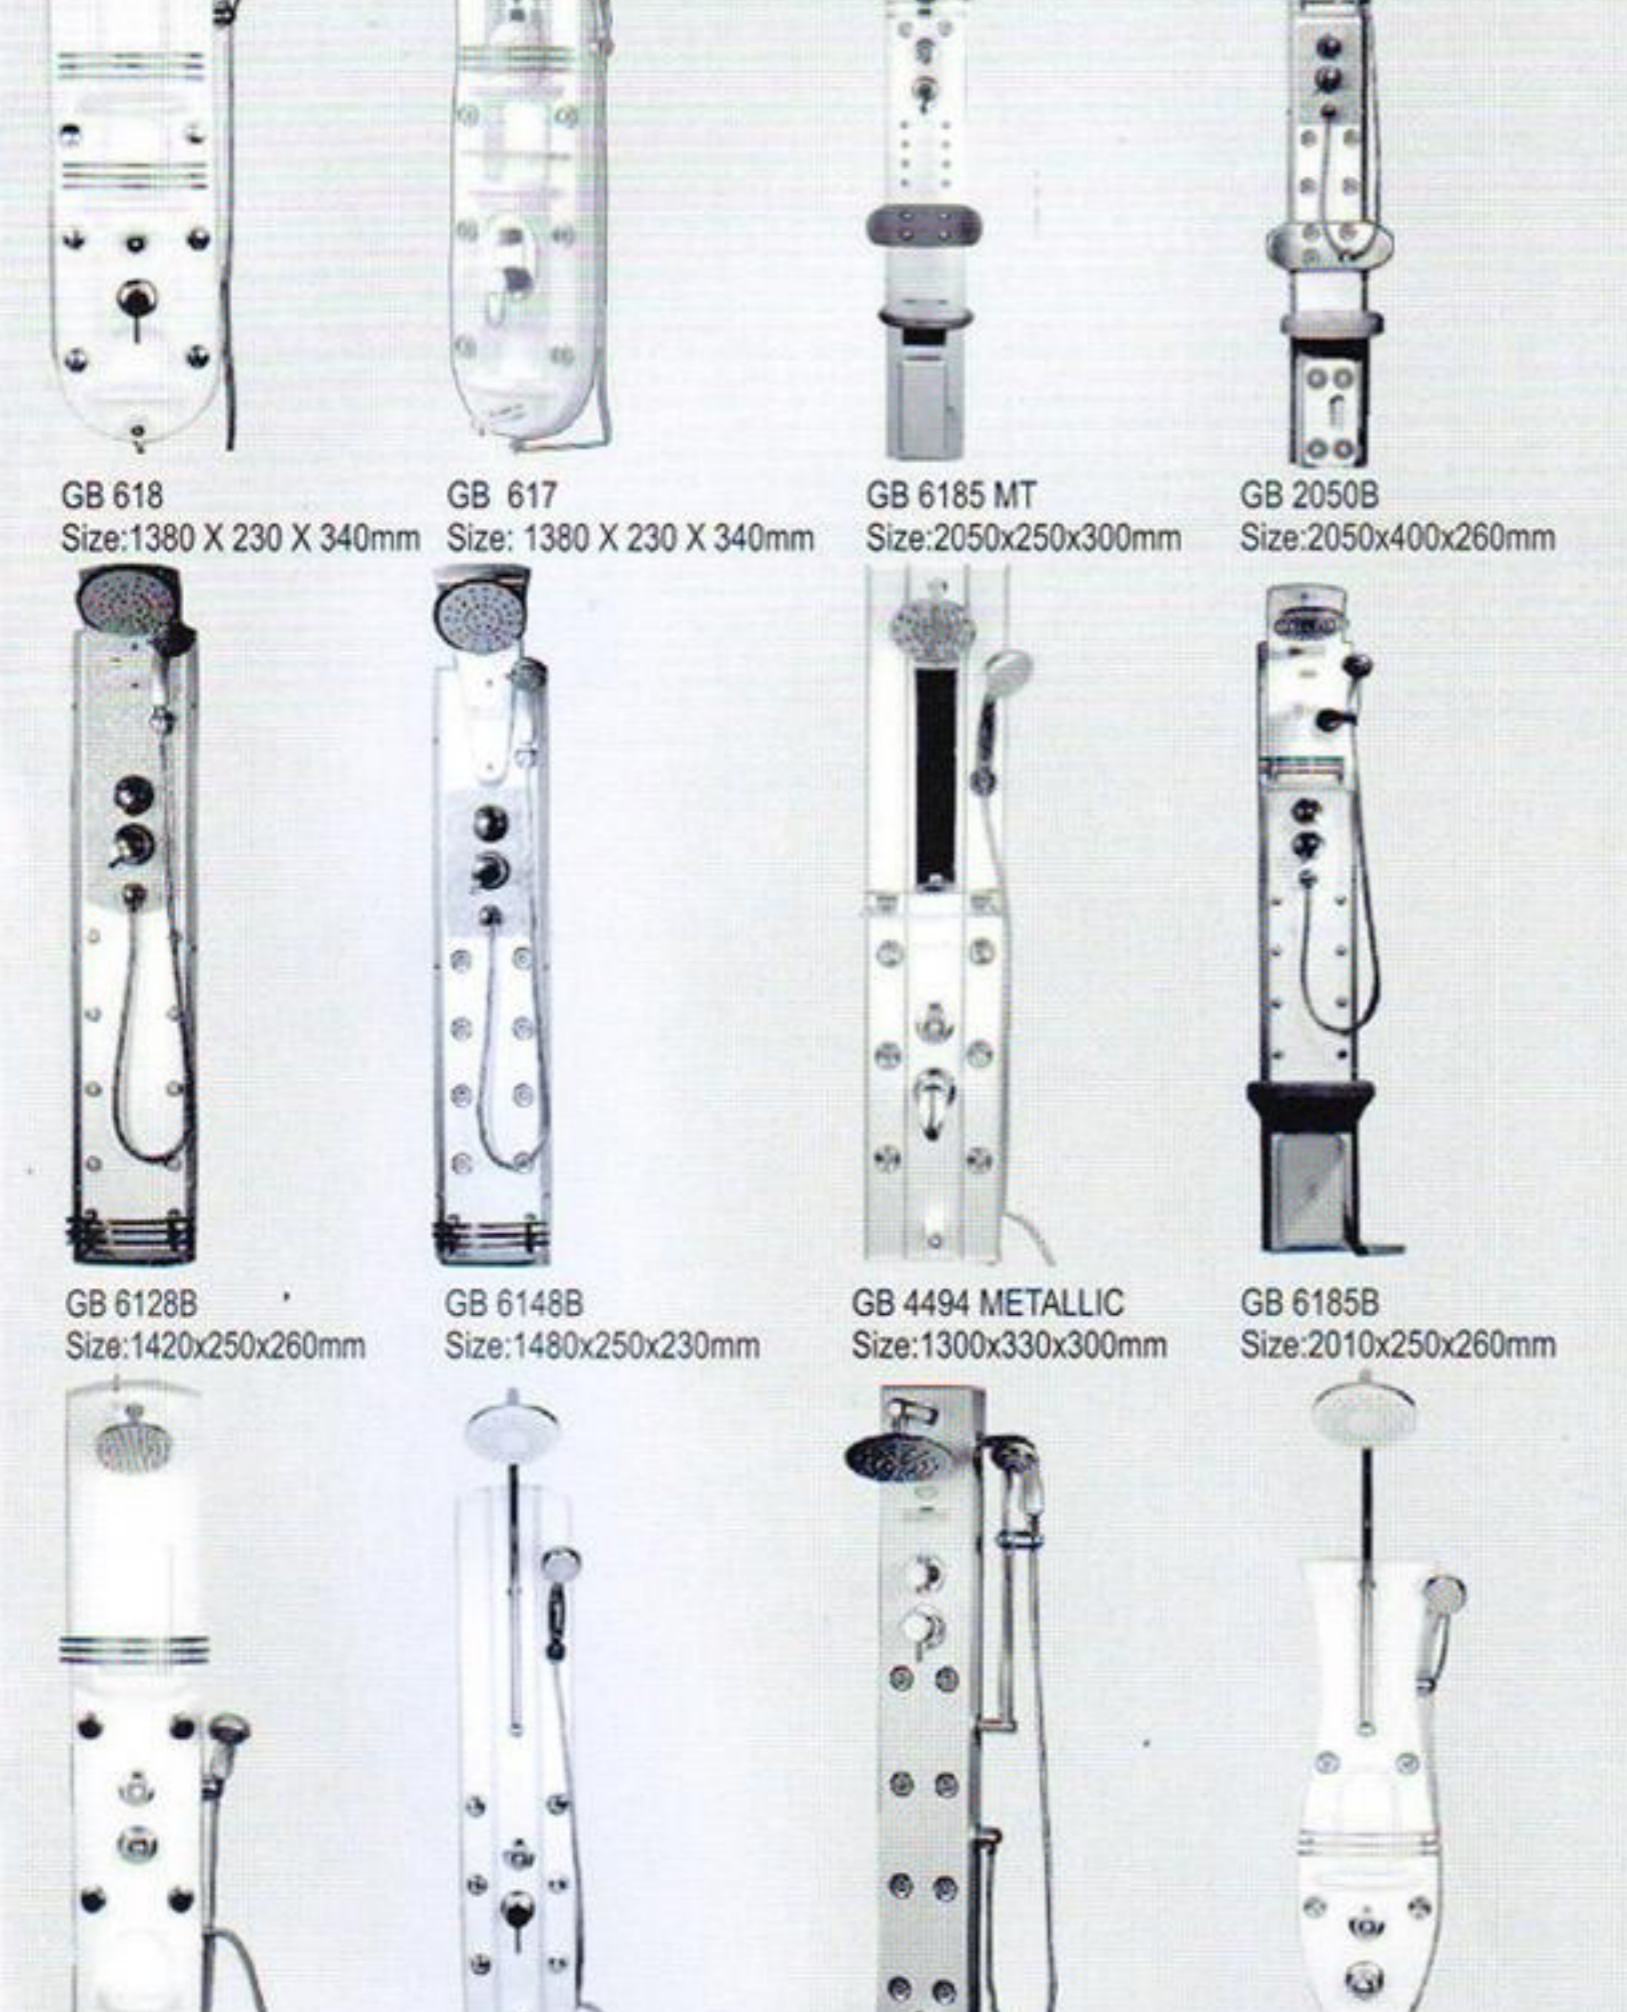

SHOWER PANELS

STEAM SHOWER

GB 602
Size:1100 X 350 X 160mm

GB 603
Size:1440 X 345 X 110mm

GB 604
Size:1440 X 350 X 110mm

GB 605
Size:1480 X 350 X 110mm

GB 618
Size:1380 X 230 X 340mm

GB 617
Size: 1380 X 230 X 340mm

GB 6185 MT
Size:2050x250x300mm

GB 2050B
Size:2050x400x260mm

GB 6128B
Size:1420x250x260mm

GB 6148B
Size:1480x250x230mm

GB 4494 METALLIC
Size:1300x330x300mm

GB 6185B
Size:2010x250x260mm

GB 621
Size:1480 X 230 X 340mm

GB 6495 METALLIC
Size:1480x250x300mm

GB D1290A
Size:1290x280x350mm

GB 0623
Size:1300 X 330 X 300mm

SHOWER TRAYS

GB 1 SHOWER TRAY SQUARE
900 x 900 mm (3' x 3')
1000 x 1000 mm (33" x 33")
1050 x 1050 mm (3'6" x 3'6")
1200 x 1200 mm (4' x 4')

GB 3 SHOWER TRAY RECTANG
900 x 1200 mm (3' x 4')
900 x 1525 mm (3' x 5')
900 x 1670 mm (3' x 5 1/2')
900 x 1800 mm (3' x 6')
1050 x 1200 mm (3'6" x 4')

GB 4 SHOWER TRAY RECTANGUL
760 x 1200 mm (2 1/2' x 4')
760 x 1525 mm (2 1/2' x 5')
760 x 1670 mm (2 1/2' x 5 1/2')